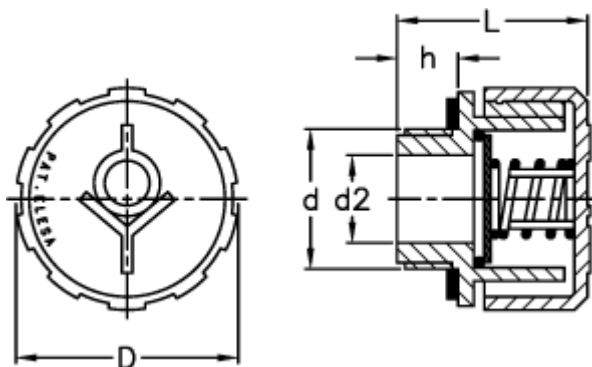

Data Sheet

Article number: 2311054661

Description: E+G Valve breather cap
SFV.3/8-10 mb

Measures

D = 31
d = G 3/8
d2 = 10
h = 9.5
L = 29.5